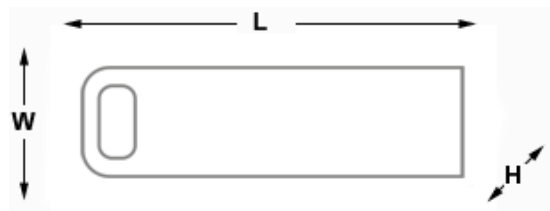

IMPORTANT: Due to the price volatility of NAND Flash Memory, prices can change daily and without notice.

Product Details

Product Dimensions

Inches: 1.69" x 0.49" x 0.17"
 Millimeters: 43 x 12.5 x 4.5

Product Specifications