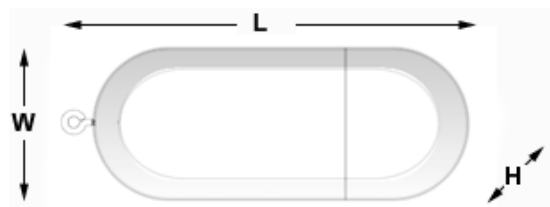

IMPORTANT: Due to the price volatility of NAND Flash Memory, prices can change daily and without notice.

Product Details

Product Dimensions

Inches: 2.44" x 1.10" x 0.39"
 Millimeters: 62 x 28 x 10

Product Specifications